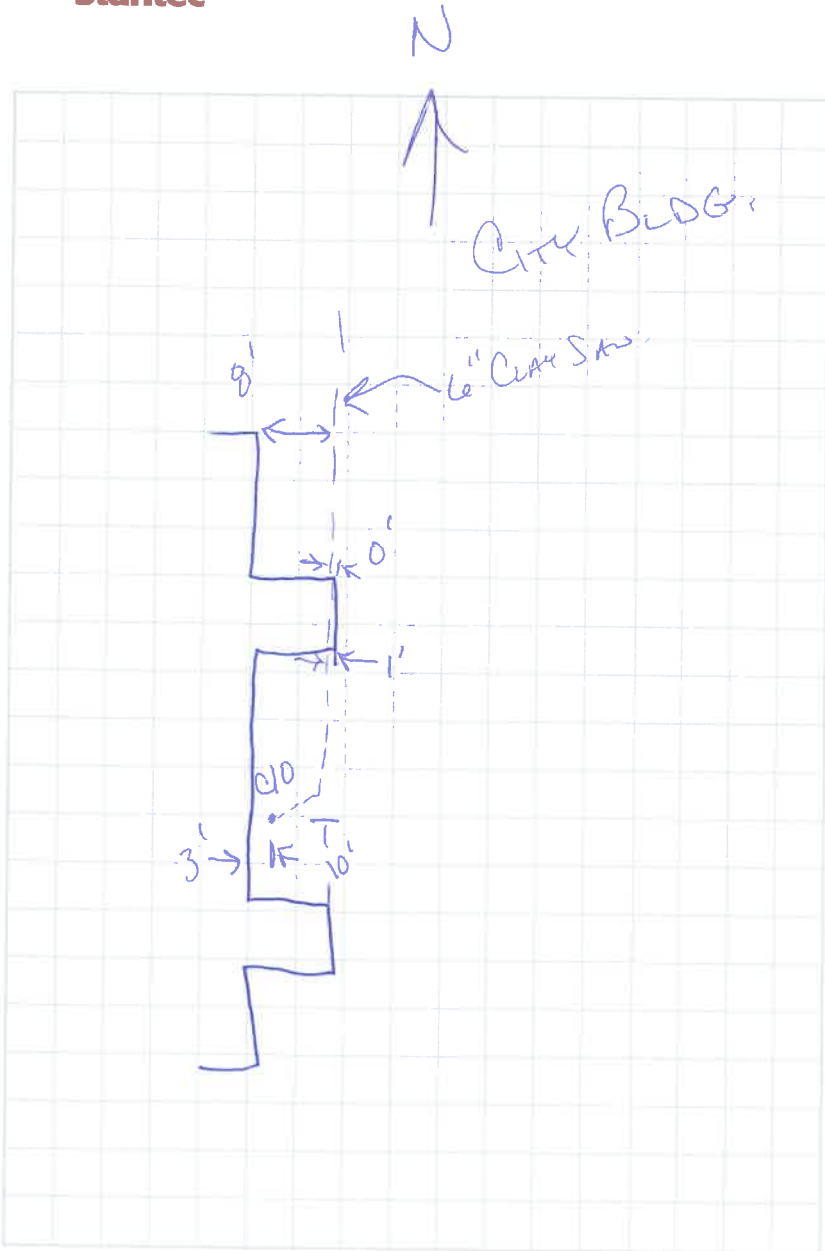

REPAIRED BY
CITY CREW

Roger Eis
9-11-14

9-11-14
REPAIRED BY CITY CREW

Stantec

Designed by:

Checked by: C.E.L.