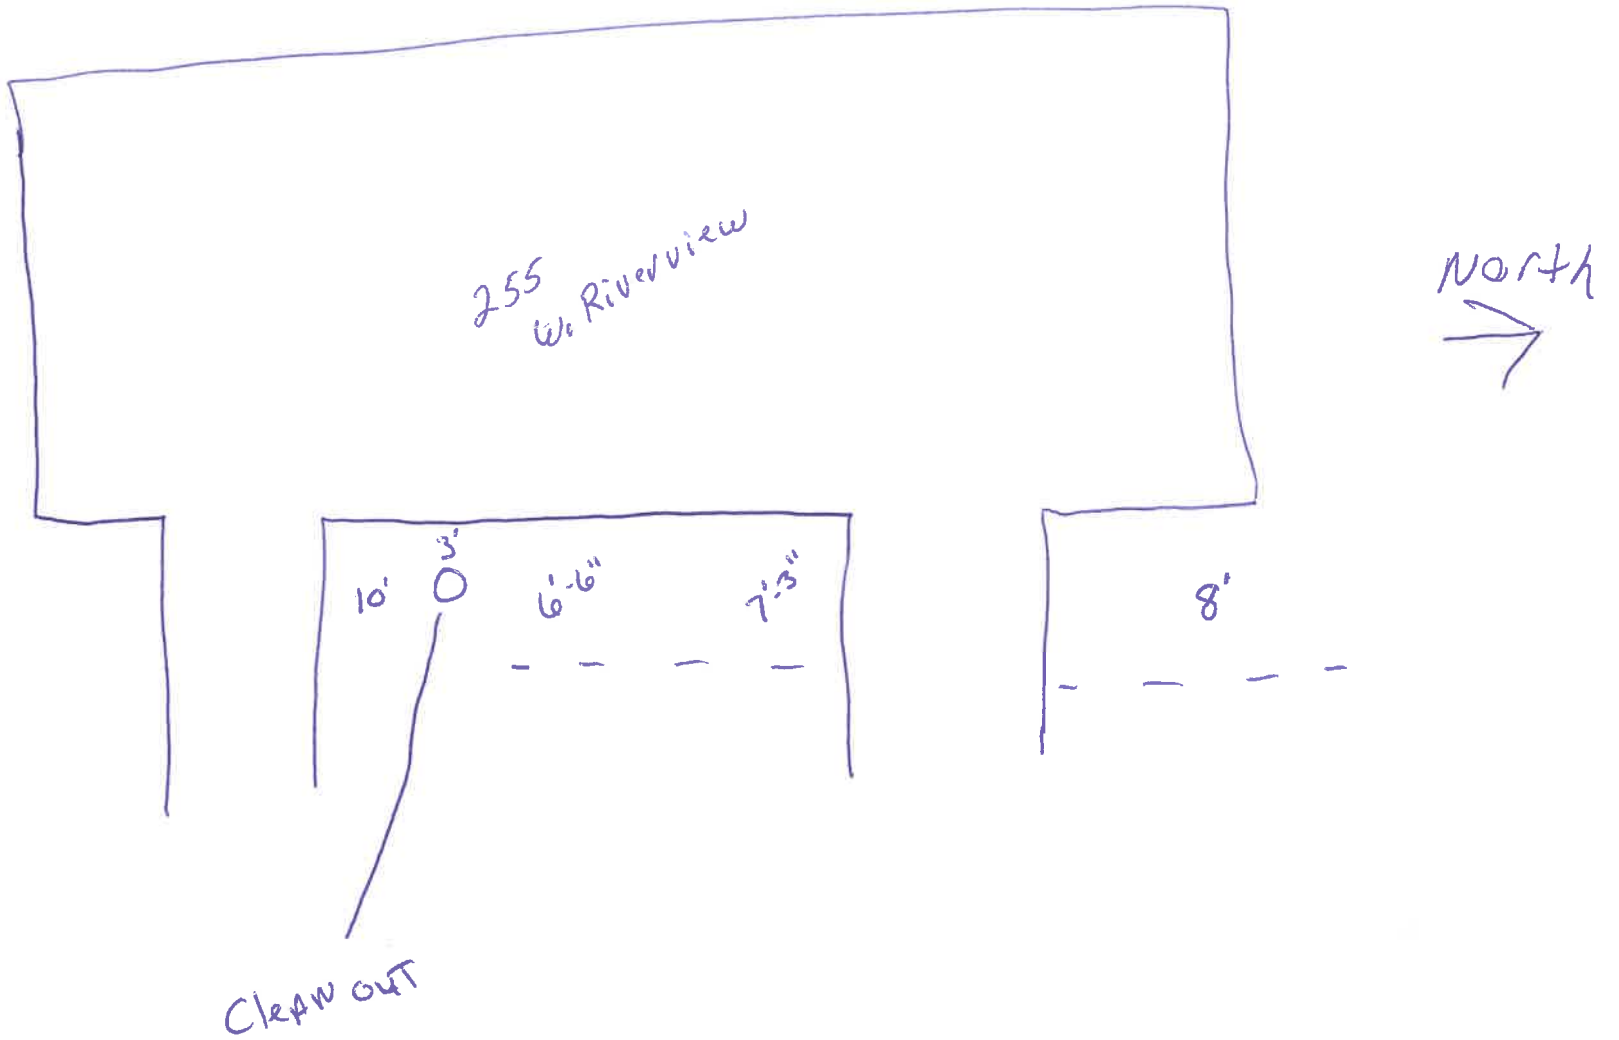

REPAIRED BY
CITY CREW

Roger Eis
9-11-14

9-11-14
REPAIRED BY CITY CREW

Stantec

Designed by:

Checked by: C.E.L.